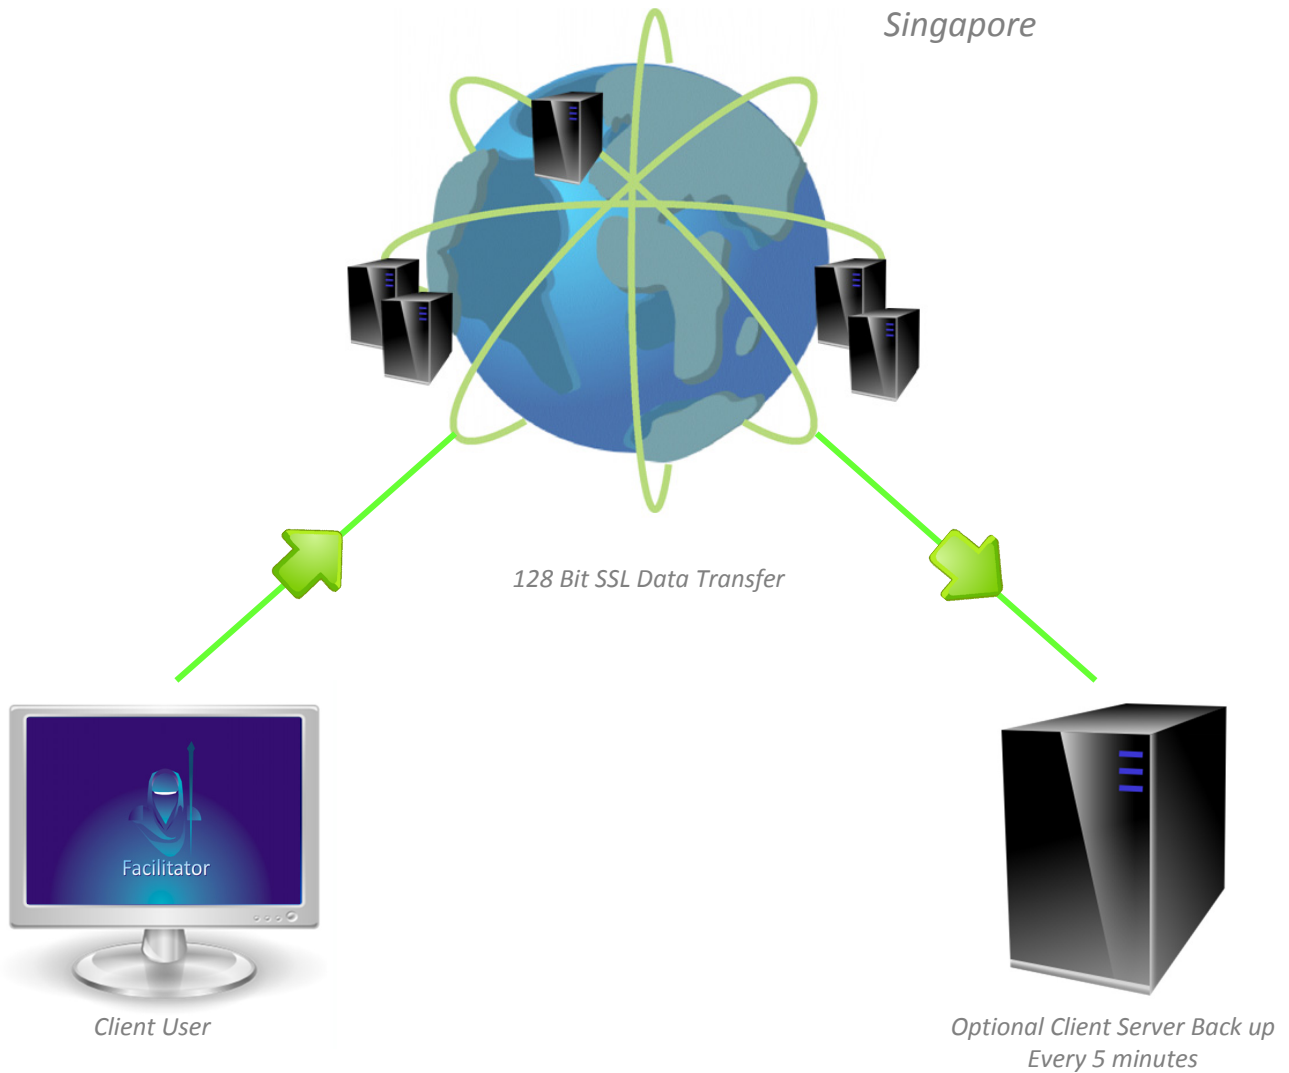

Sakerhetspartner Cloud Systems at a glance:

- Client Data mirrored in real time to Primary and Secondary Global Locations
- File Transfers encrypted using 128 Bit Secure Sockets Layer
- Saved with 128 Bit RC4 encryption
- Optional 5 minute Sync. to Clients Network

Server Sites in:
Eire
Japan
Kentucky
North Carolina
Singapore