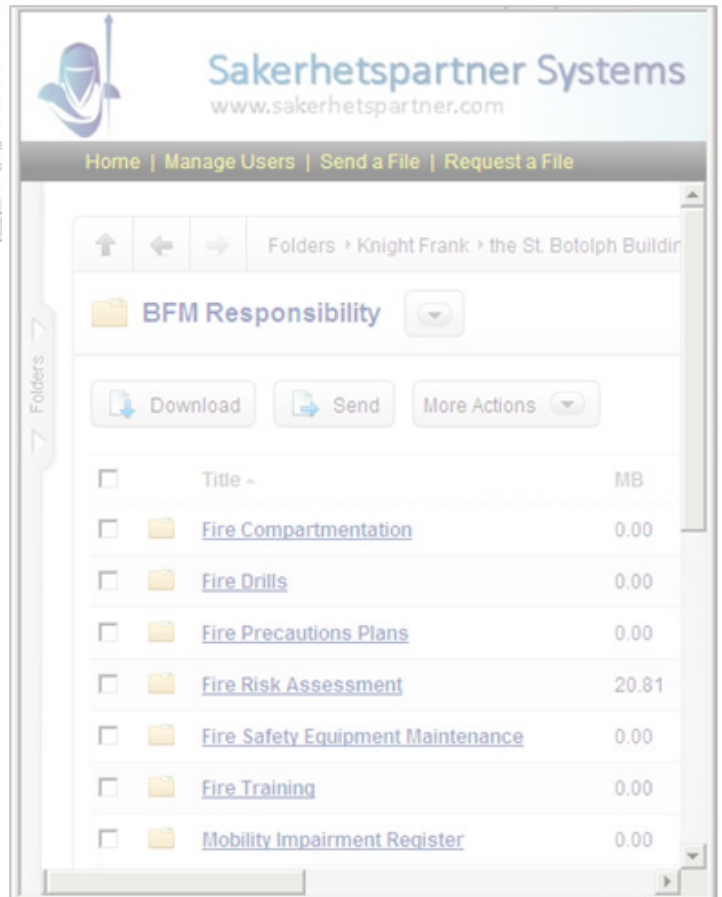

*Business Continuity  
Emergency Planning  
Risk Management*

*Whole Building, or Whole Portfolio,  
Information Resource*

Powered by

*Local Management  
Central Management  
Enforcing Authorities*

*A User friendly,  
day to day,  
24/7 connection*

*making it easy to monitor Risk  
and Statutory Compliance:*

*Stakeholders and  
Blue Light Responders*

- Civil Unrest
- Crisis Fall Back
- Fire
- Terrorist Threat
- Flood
- Proximity Emergency
- Security Threat
- Serious Accident or Fatality
- Violent Assault