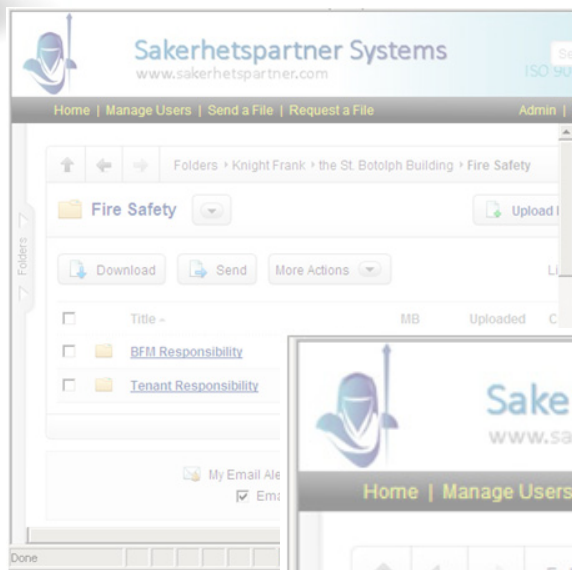

*Business Continuity  
Emergency Planning  
Risk Management*

*Whole Building, or Whole Portfolio,  
Information Resource*

Powered by

*Local Management  
Central Management  
Enforcing Authorities*

*A User friendly,  
day to day,  
24/7 connection*

*making it easy to monitor Risk  
and Statutory Compliance:*

*Stakeholders and  
Blue Light Responders*

- Civil Unrest
- Crisis Fall Back
- Fire
- Terrorist Threat
- Flood
- Proximity Emergency
- Security Threat
- Serious Accident or Fatality
- Violent Assault